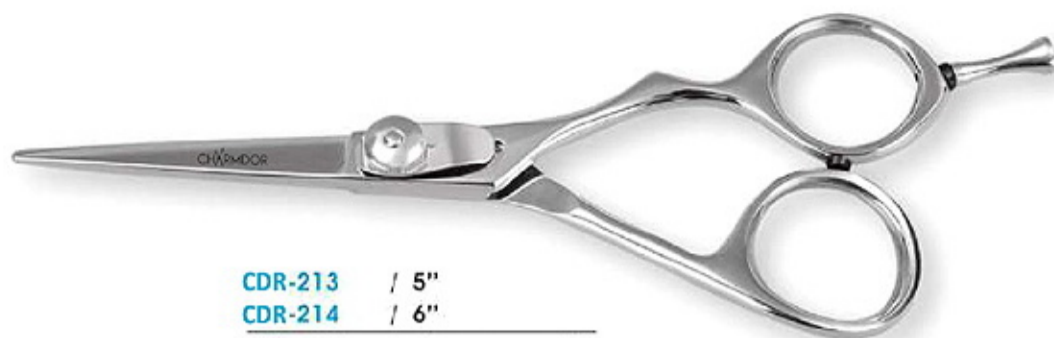

CDR-700-6038
STUDENT HAIR SCISSOR SET

CDR-700-6037
STUDENT HAIR SCISSOR SET

CDR-232 / 6"
One sided 30 Teeth

CDR-233 / 6"
Double sided 30 Teeth

CDR-234 / 5.5"
One sided 30 Teeth

CDR-236 / 5.5"
One sided 25 Teeth

CDR-237 / 5.5"
Double sided 25 Teeth

CDR-238 / 5.5"
One sided 28 Teeth

CDR-213 / 5"
CDR-214 / 6"

Elegant sweeping ergonomic handle provides smooth and quiet run

CDR-217 / 5"
CDR-218 / 6"

360° swivel ring allows the finger and thumb to be in natural positions