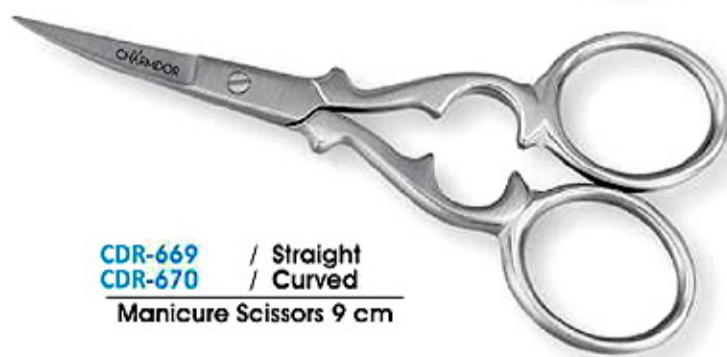

CDR-6650 / Straight
Kelly Scissors 16 cm

CDR-660 / 9 cm
CDR-661 / 11.5 cm
Manicure Scissors Straight

CDR-662 / Straight
Manicure Scissors 9 cm

CDR-665 / Straight
CDR-666 / Curved
Manicure Scissors 9 cm

CDR-667 / Straight
CDR-668 / Curved
Manicure Scissors 9 cm