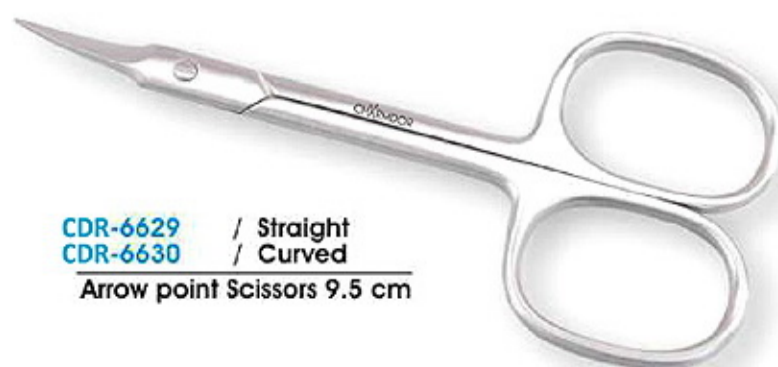

CDR-6623 / Straight
CDR-6624 / Curved
Cuticle Scissors 9 cm

CDR-6625 / Straight
CDR-6626 / Curved
Lady Scissors 10 cm

CDR-6627 / Straight
CDR-6628 / Curved
Cuticle Scissors 10 cm

CDR-6619 / Straight
CDR-6620 / Curved
Cuticle Scissors 10 cm
WishBone Style
Patent Design No. 12249