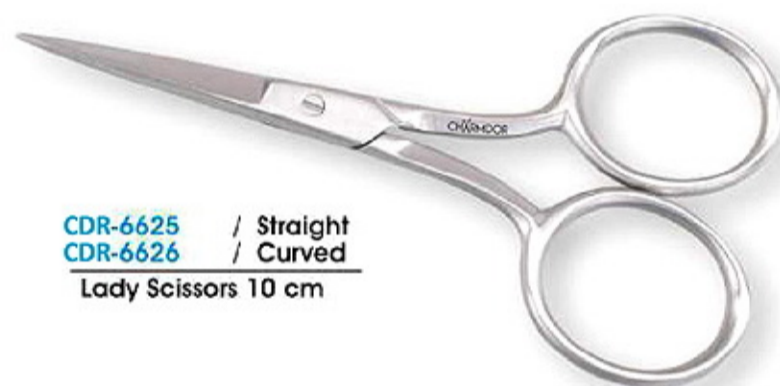

CDR-6625 / Straight
CDR-6626 / Curved
Lady Scissors 10 cm