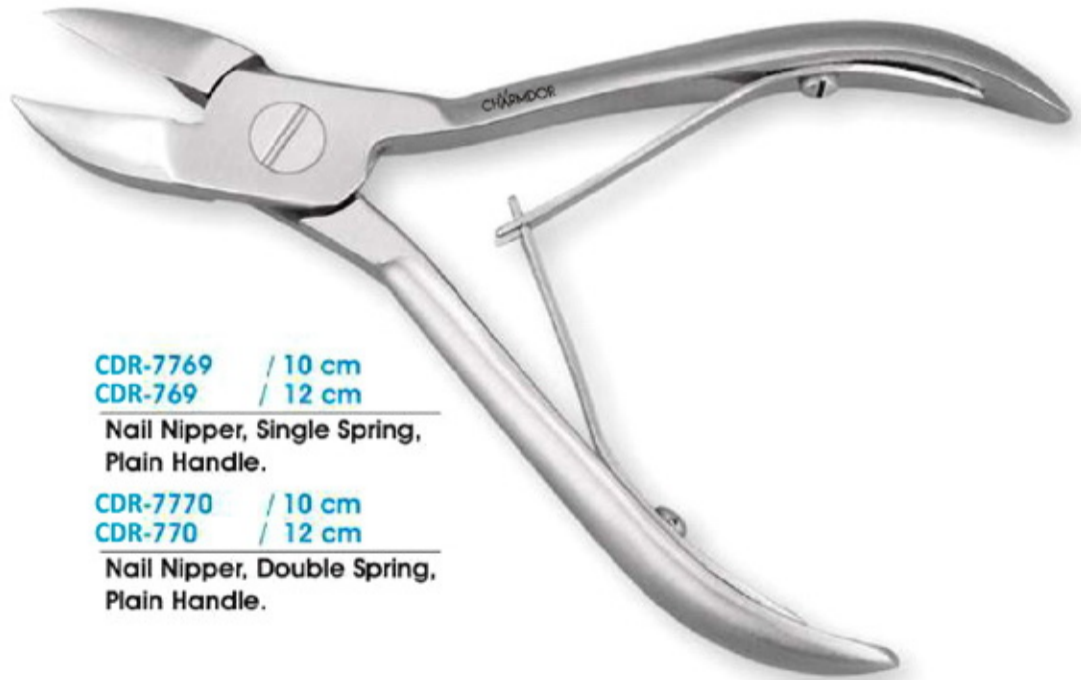

CDR-7769 / 10 cm
CDR-769 / 12 cm

Nail Nipper, Single Spring,
Plain Handle.

CDR-7770 / 10 cm
CDR-770 / 12 cm

Nail Nipper, Double Spring,
Plain Handle.