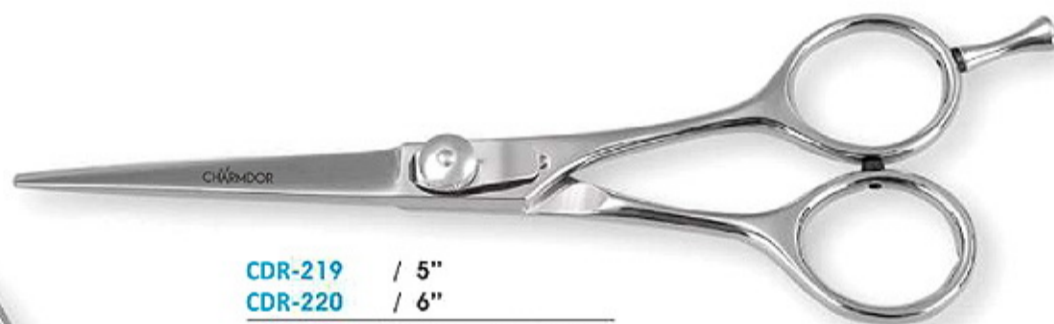

CDR-237 / 5.5"
Double sided 25 Teeth

CDR-238 / 5.5"
One sided 28 Teeth

CDR-213 / 5"
CDR-214 / 6"

Elegant sweeping ergonomic handle provides smooth and quiet run

CDR-217 / 5"
CDR-218 / 6"

360° swivel ring allows the finger and thumb to be in natural positions