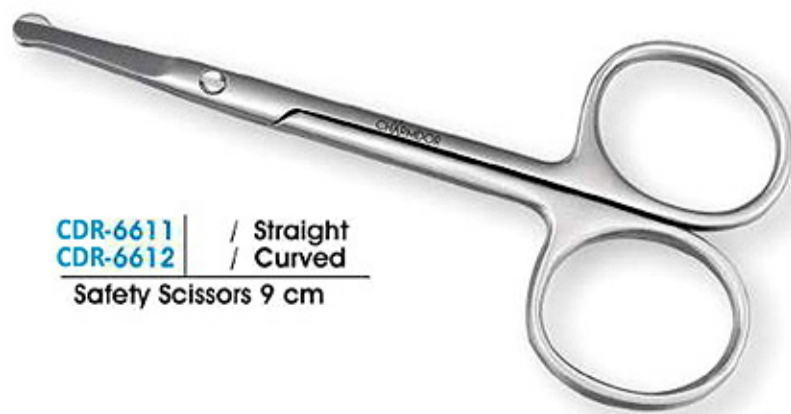

CDR-6611 / Straight
CDR-6612 / Curved
Safety Scissors 9 cm