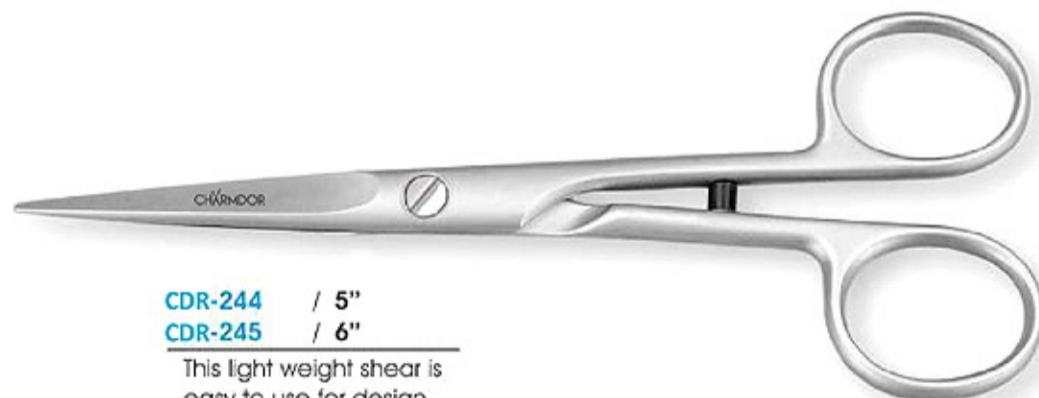

CDR-244 / 5"

CDR-245 / 6"

This light weight shear is easy to use for design cutting and trimming