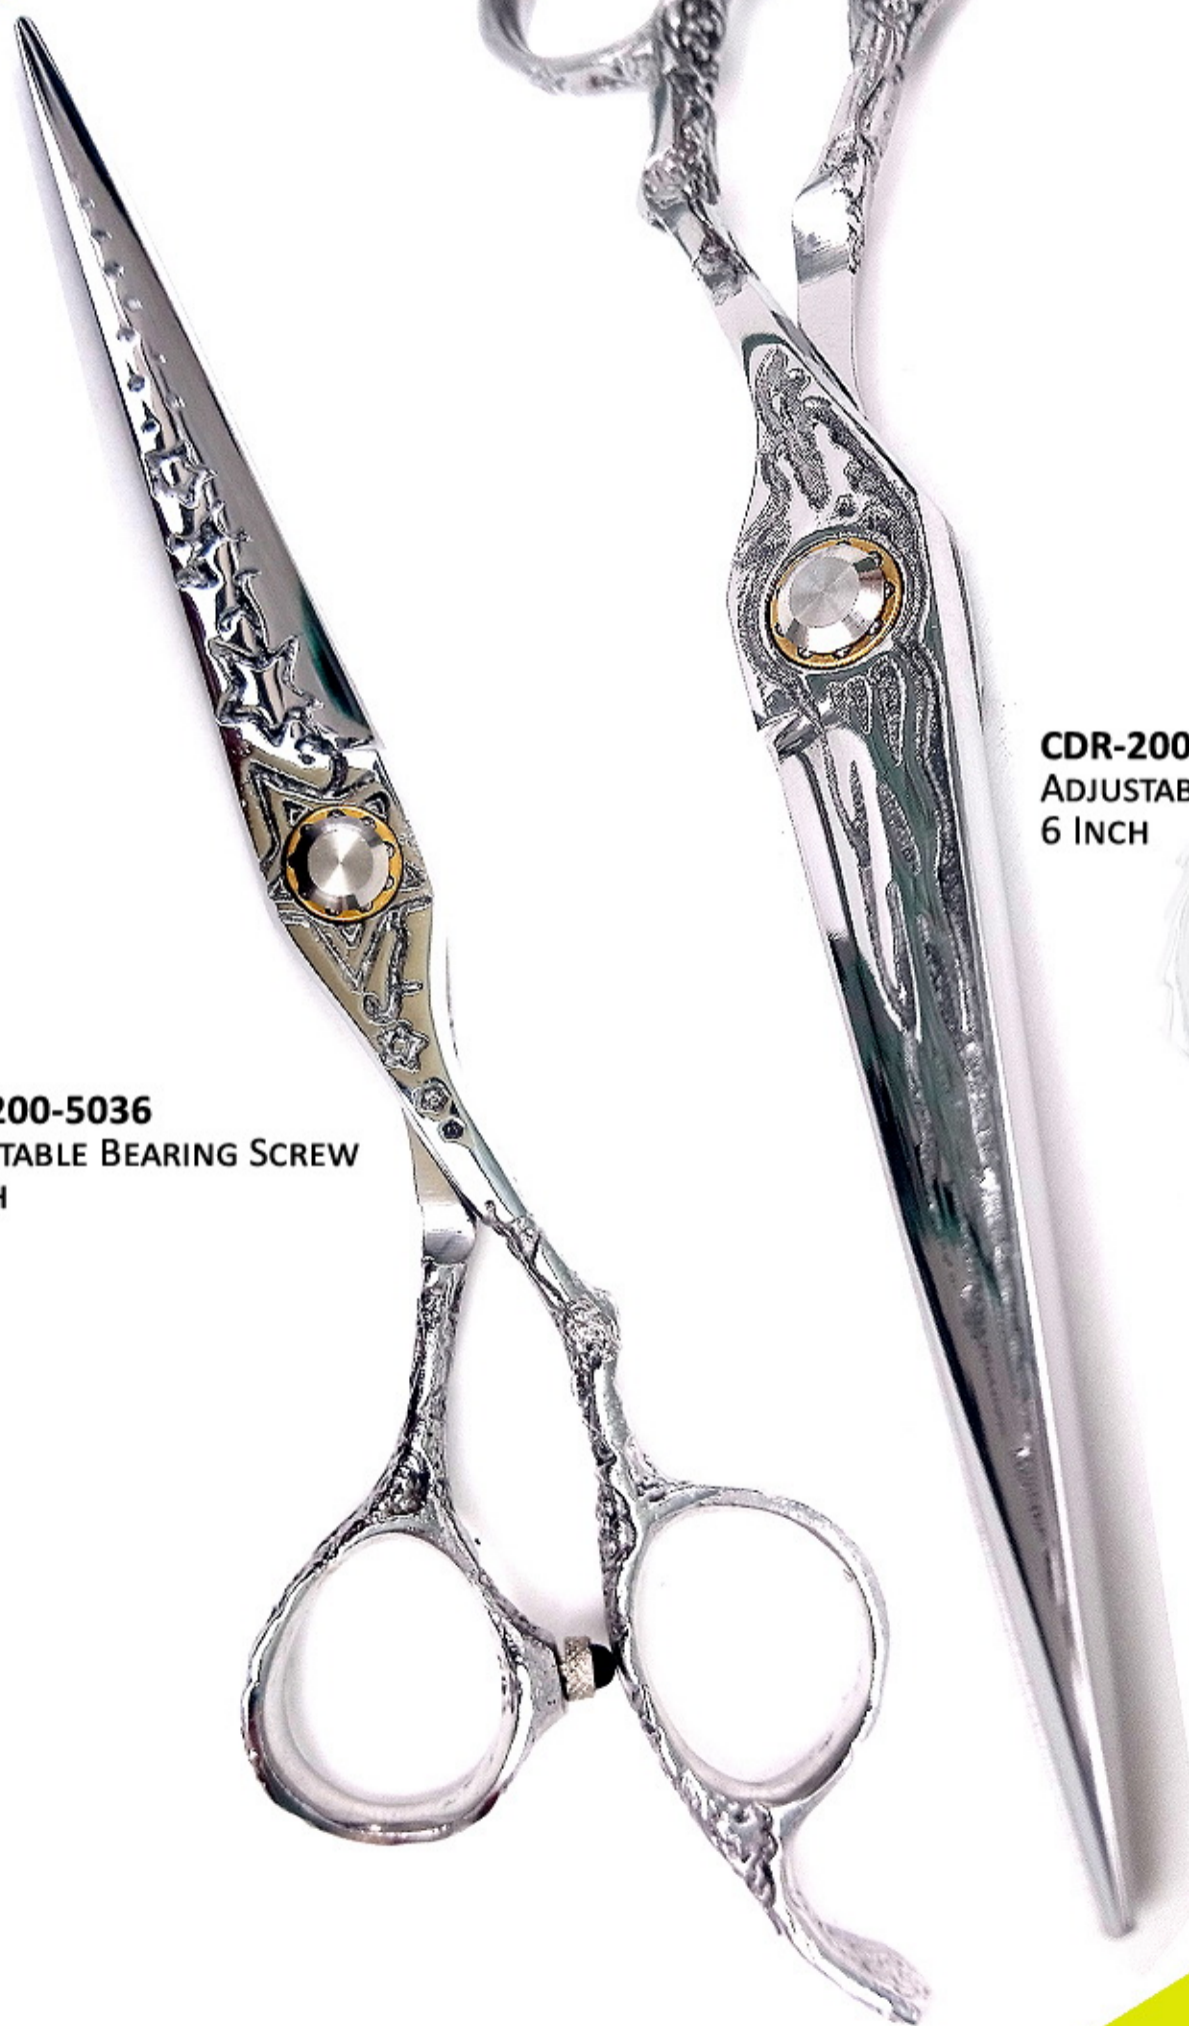

CDR-200-5032
ADJUSTABLE BEARING SCREW
6 INCH

CDR-200-5033
ADJUSTABLE BEARING SCREW
6 INCH

CDR-200-5034
ADJUSTABLE BEARING SCREW
6 INCH

CDR-200-5035
ADJUSTABLE BEARING SCREW
6 INCH

CDR-200-5036
ADJUSTABLE BEARING SCREW
6 INCH