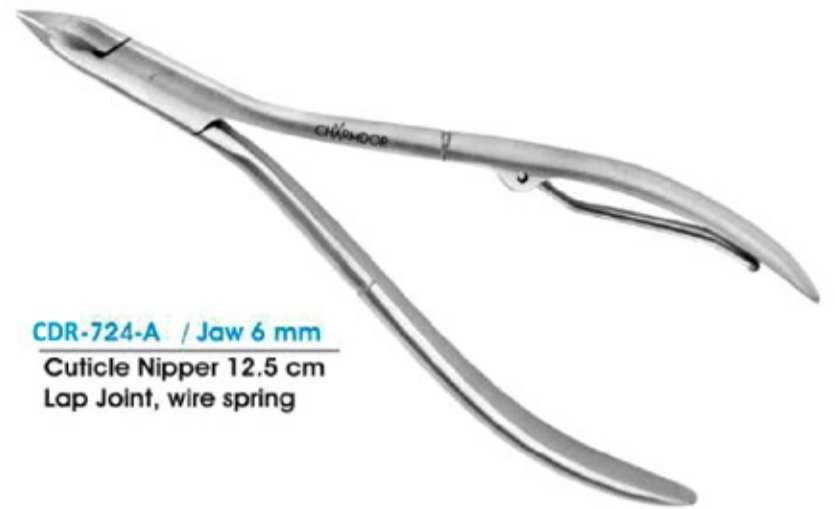

CDR-762 / Jaw 4 mm
CDR-763 / Jaw 6 mm
Cuticle Nipper 8 cm
Single Spring, Lap Joint

CDR-7101 / Jaw 9 mm
Cuticle Nipper 10 cm
Single Spring,
Texture Handle

CDR-7102 / Jaw 9 mm
Cuticle Nipper 11.5 cm
Single Spring,
Texture Handle

CDR-718 / 9 cm
CDR-719 / 11.5 cm
Cuticle Nipper Jaw 6 mm
Scissors ring, Lap Joint

CDR-724-A / Jaw 6 mm
Cuticle Nipper 12.5 cm
Lap Joint, wire spring

CDR-3037 / Jaw 6 mm
Cuticle Nipper 9.5 cm
Gold Spring, Black Handle