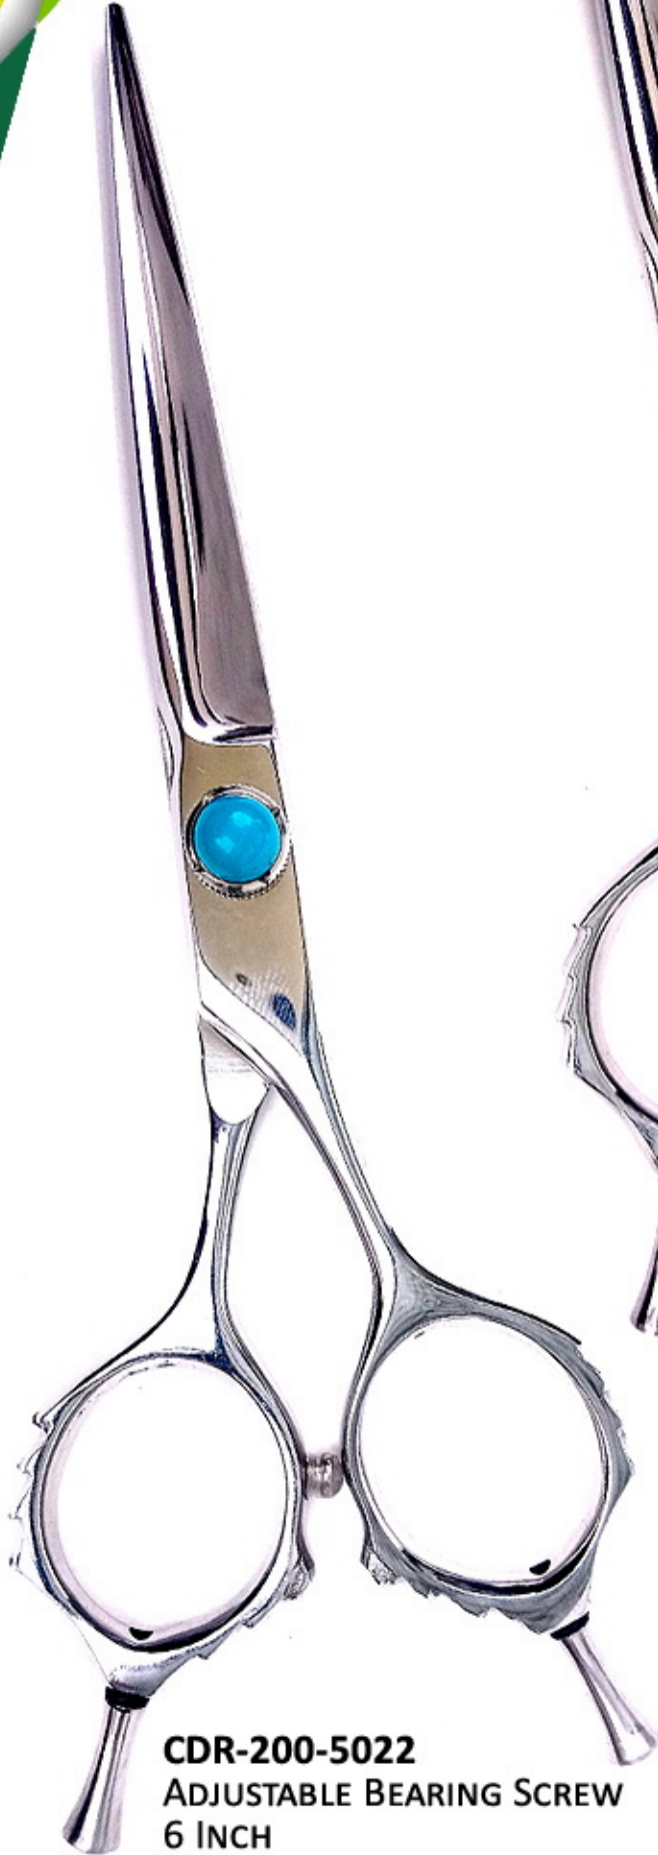

CDR-200-5019
ADJUSTABLE BEARING SCREW
6 INCH

CDR-200-5020
ADJUSTABLE BEARING SCREW
6 INCH

CDR-200-5021
ADJUSTABLE BEARING SCREW
6 INCH

*Get it made in any
color of your choice*

*Get Sharpness Made in
Convex Edge
Bevelled Edge
Razor Edge
Serrated Edge*