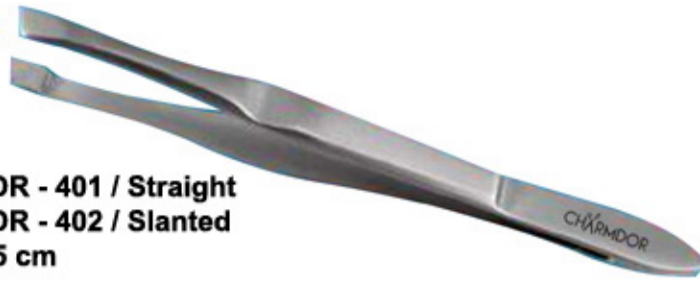

**CDR - 401 / Straight
CDR - 402 / Slanted
8.5 cm**