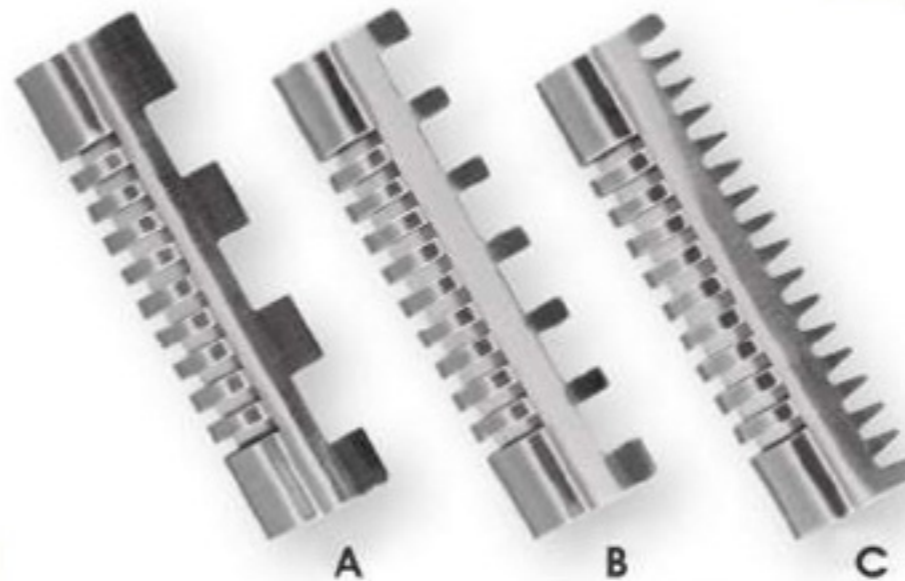

Available Colors