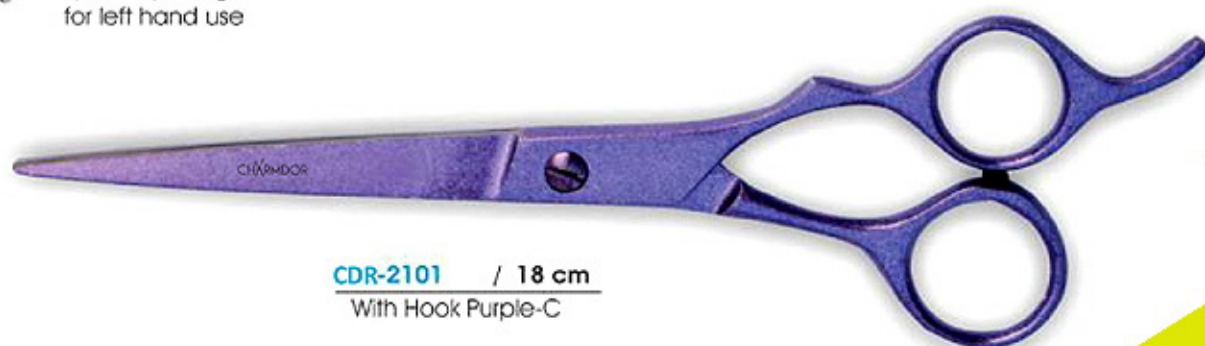

CDR-242 / 5"

CDR-243 / 6"

Well designed for professional as well as personal use

CDR-244 / 5"

CDR-245 / 6"

This light weight shear is easy to use for design cutting and trimming

CDR-223 / 5"

CDR-224 / 6"

Specially designed for left hand use

CDR-2101 / 18 cm

With Hook Purple-C

CDR-2201 / 4.5"
CDR-2202 / 5"
CDR-2203 / 5.5"
CDR-2204 / 6"

Classic design for professional and personal use

CDR-2207 / 5"
CDR-2208 / 6"