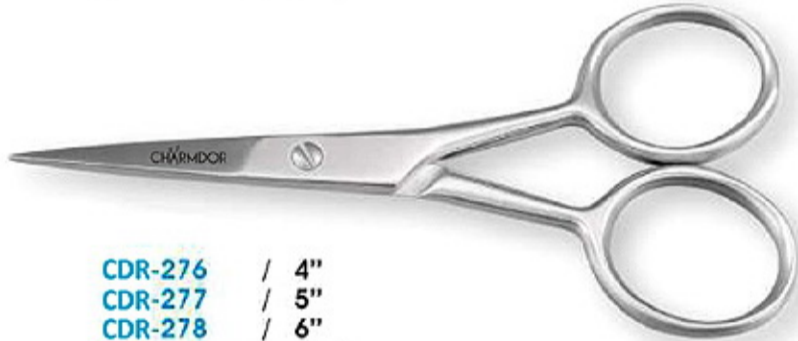

**CDR - 613 / Straight
CDR - 614 / Curved
Nail Arrow Point Scissors 9 cm**

**CDR - 603 / Straight
CDR - 604 / Curved
Cuticle Scissors 9 cm**

**CDR - 605 / Straight
CDR - 606 / Curved
Nail Scissors 9 cm**

**CDR - 615 / Straight
CDR - 616 / Curved
Nose Scissors 10 cm**

CDR-272 / 5"
CDR-273 / 6"

CDR-268 / 5.5"

CDR-269 / 4"
CDR-270 / 5"
CDR-271 / 6"

CDR-274 / 5"
CDR-275 / 6"

CDR-276 / 4"
CDR-277 / 5"
CDR-278 / 6"