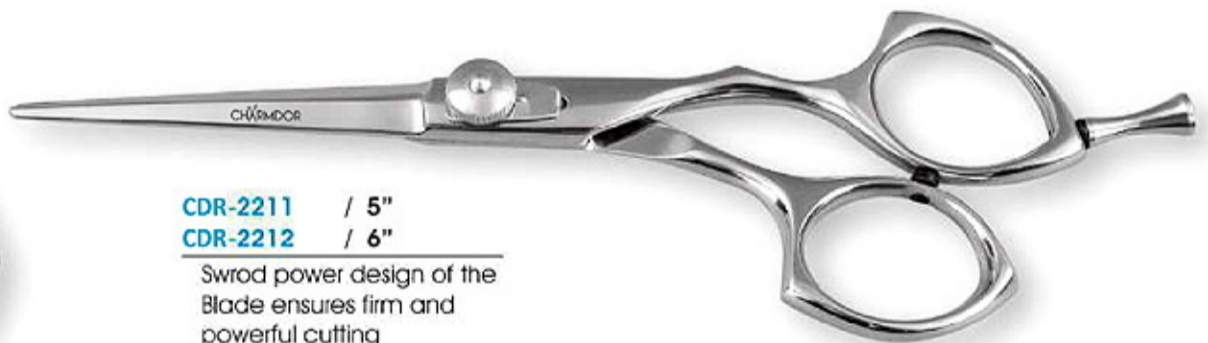

Specially designed for left hand use

CDR-2101 / 18 cm

With Hook Purple-C

CDR-2201 / 4.5"
CDR-2202 / 5"
CDR-2203 / 5.5"
CDR-2204 / 6"

Classic design for professional and personal use

CDR-2207 / 5"
CDR-2208 / 6"

Long handle, perfect for trimming

CDR-2209 / 5"
CDR-2210 / 6"

Long Blade for easy cutting

CDR-2211 / 5"
CDR-2212 / 6"

Sword power design of the Blade ensures firm and powerful cutting

CDR-2205 / 5"
CDR-2206 / 6"