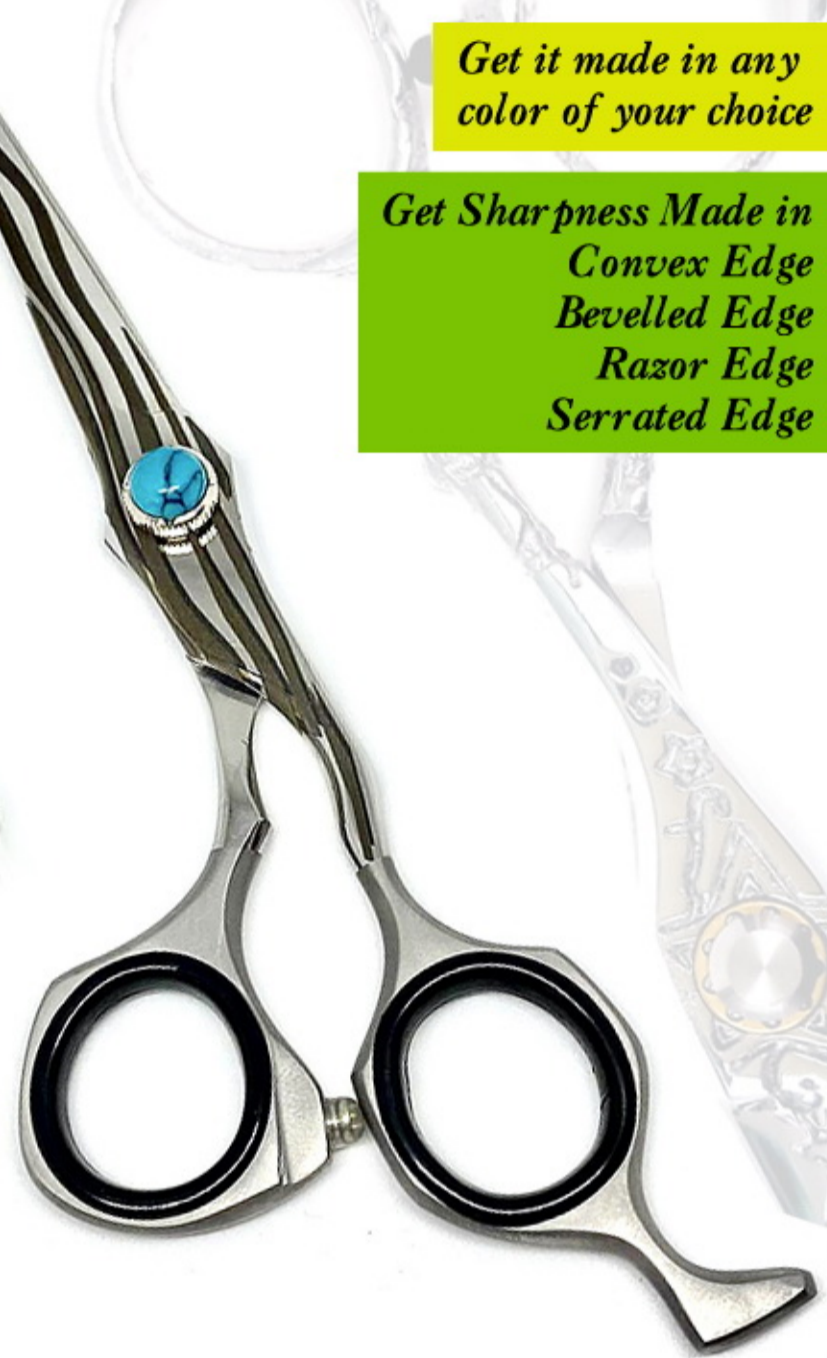

*Get it made in any
color of your choice*

*Get Sharpness Made in
Convex Edge
Bevelled Edge
Razor Edge
Serrated Edge*

CDR-200-5059
DAMASCUS ENGRAVED